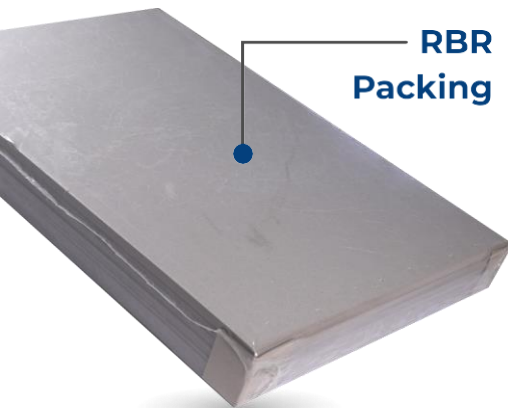

Perfect smoothness

Edges are not curled and does not have any
bumps & lumps

- High rigidity
- Uniform thickness
- Excellent results during die cut, and creasing
- RoHS/REACH Compliant
- Can be used on all processing machines

Thickness - 1mm to 2.5mm

3. PE Coated Board

Thickness - 1mm to 2mm

4. Duplex Board

Thickness - 1mm to 3mm

5. Kraft Board (High Strength Kraft Board)

Thickness - 1mm to 3mm

**RBR
Packing**

Shrink Packing

90 Microns

Edge Guard

For edge protection

Benefits of RBR Packing

- Zero chances of product damage
- Prevents the product from any atmospheric changes

No. of sheets in bundle in Sizes

MD/CD in Sundry Boards	OZ/Thickness	31 x 41	25 x 36	27 x 32	MD/CD in Our Boards
540/350	12/0.80mm	40	55	57	750/410
1080/490	14/0.90mm	35	50	52	1400/510
1280/740	16/1.00mm	32	45	46	2320/640
1590/909	18/1.10mm	29	41	42	3270/900
2100/1310	20/1.20mm	26	37	39	3299/980
2250/1610	24/1.40mm	23	32	34	4220/1440
4210/2850	28/1.60mm	20	28	29	4325/1545
4480/3020	32/1.90mm	17	23	24	6310/2710
5890/4560	36/2.10mm	15	21	22	7080/3570
7200/5760	40/2.20mm	14	20	21	10690/5680
11272/10001	44/2.40mm	13	19	19	11790/5800
11680/10300	48/2.60mm	12	17	18	12300/6020
11980/10440	50/2.60mm	12	17	18	12300/6020